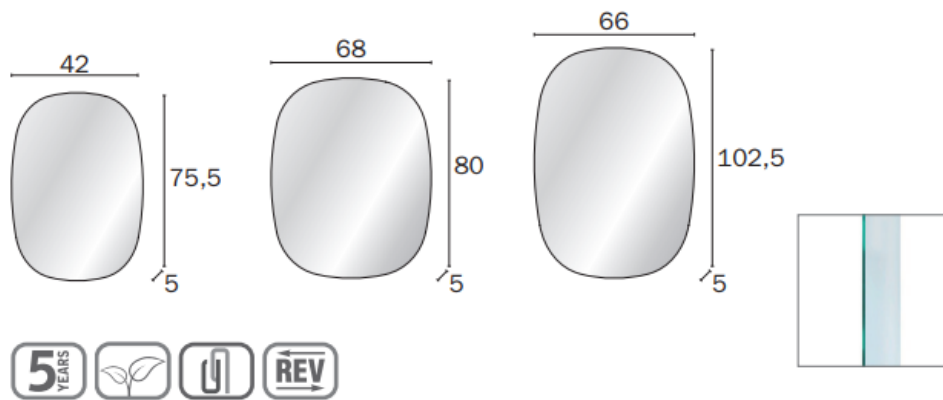

# Grey ID Mirror

Code: S810010

## Grey ID

Mirror without frame. Polished edge, glass thickness 5 mm

**Dimension:** 68cm x 80cm

Reversible Installation

Manufactured in Italy

5 Year Replacement Warranty on Glass

|                |             |                     |
|----------------|-------------|---------------------|
| <b>H 75,5</b>  | <b>L 42</b> | <b>cod. S810011</b> |
| <b>H 80</b>    | <b>L 68</b> | <b>cod. S810010</b> |
| <b>H 102,5</b> | <b>L 66</b> | <b>cod. S810012</b> |